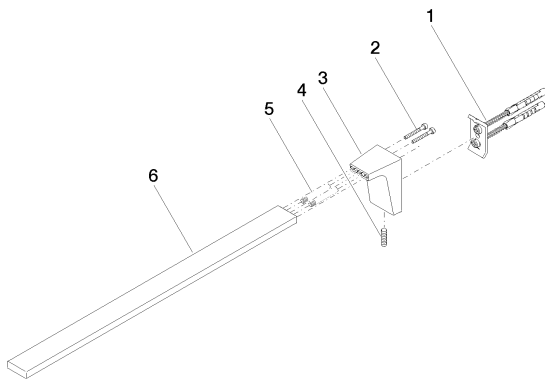

Bathtub - CL.1

Towel bar single-arm fixed - polished chrome

Article number: 83 211 705-00

- 15-3/4" Projection

polished chrome

## Dimensional drawing

mm [inches]

All dimensions in mm / inch = mm x 0,0394

Bathtub - CL.1

Towel bar single-arm fixed - polished chrome

Article number: 83 211 705-00

## Bathtub - CL.1

Towel bar single-arm fixed - polished chrome

Article number: 83 211 705-00

### Spare parts list

Number	Item Number	Designation	Number of units
1	05 17 20 736 00 90	fixing set	1
2	09 30 30 189 90	screw	3
3	08 17 70 502-00	holder	1
4	04 31 11 113 00 90	pin	1
5	09 31 11 205 90	pin	2
6	08 17 70 554-00	bar	1