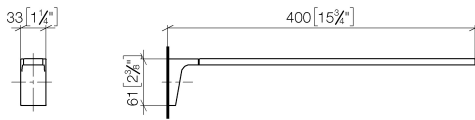

Bathtub - CL.1

Towel bar single-arm fixed - polished chrome

Article number: 83 211 705-00

- 15-3/4" Projection

polished chrome

## Dimensional drawing

mm [inches]

All dimensions in mm / inch = mm x 0,0394

Bathtub - CL.1

Towel bar single-arm fixed - polished chrome

Article number: 83 211 705-00